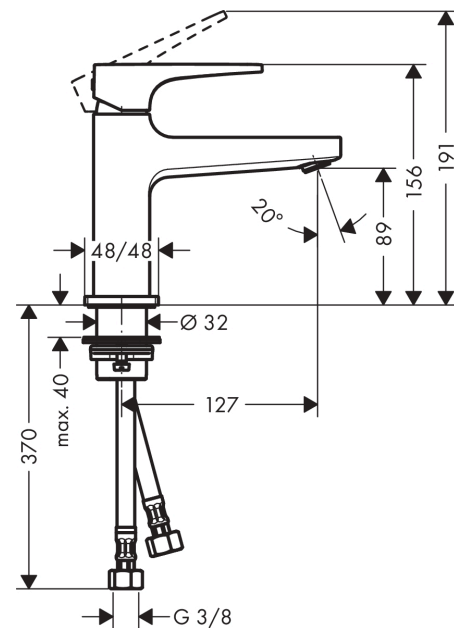

#### product features

- consists of: single lever basin mixer, waste set
- ComfortZone 100
- projection 127 mm
- spray type: normal spray
- maximum flow rate at 3 bar: 5 l/min
- ceramic cartridge
- temperature limitation adjustable
- suitable for continuous flow water heaters
- push-open waste set G 1¼
- material waste set: metal
- connection type: G ¾ connections
- connection dimension: DN15

### Scale drawing

### Spare part list

Year of production: >07/19

Pos.	Description	Article Number	Price	PU
1	handle	92995670	-	1
2	screw cover	95704000	-	1
3	flange	92625670	-	1
4	nut	92689000	-	1
5	O-ring 27x1,5	92527000	-	1
6	O-ring 25x1,5	98146000	-	1
7	cartridge, assy	97685000	-	1
8	seal	98865000	-	1
9	adapter for cartridge	92628000	-	1
10	adapter for cartridge	98866000	-	1
11	O-ring 23x2	98398000	-	1
12	aerator M24x1 (5 l/min)	92996000	-	1
13	service tool	95661000	-	1
14	O-ring 32x1,5	92936000	-	1
15	escutcheon	93048670	-	1
16	fixing set (Ø 32)	13961000	-	1
17	flat seal	98749000	-	1
18	lever collar	97548000	-	1
19	connection hose 450 mm M8x0,75 G3/8	97206000	-	1
20	O-ring 6,6x1,6	93019000	-	1
a	push-open waste set	50100670	-	1
b	fixation extension 35 mm	13898000	-	1