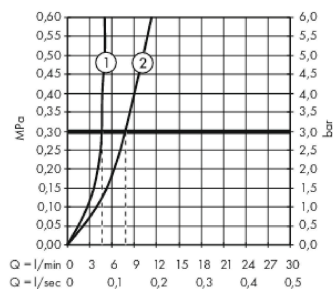

Metropol

Single lever basin mixer 100 with lever handle for hand washbasins with push-open waste set

Surfaces: **Matt Black** Article Number: **32500670**

Description

product features

- consists of: single lever basin mixer, waste set
- ComfortZone 100
- projection 127 mm
- spray type: normal spray
- maximum flow rate at 3 bar: 5 l/min
- ceramic cartridge
- temperature limitation adjustable
- suitable for continuous flow water heaters
- push-open waste set G 1¼
- material waste set: metal
- connection type: G ¾ connections
- connection dimension: DN15

Technology

Design awards

Product image

Scale drawing

Flowchart