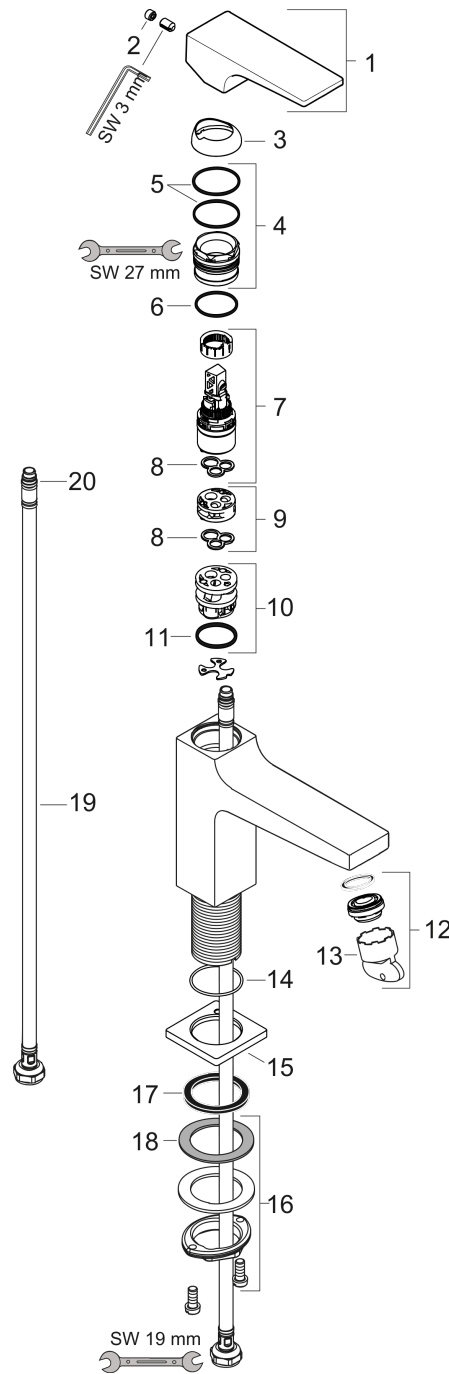

### Scale drawing

## Metropol

Single lever basin mixer 100 with lever handle for hand washbasins with push-open waste set

Surfaces: **Matt Black** Article Number: **32500670**

### Exploded Drawing

Year of production: >07/19

### Spare part list

Year of production: >07/19

Pos.	Description	Article Number	Price	PU
1	handle	92995670	-	1
2	screw cover	95704000	-	1
3	flange	92625670	-	1
4	nut	92689000	-	1
5	O-ring 27x1,5	92527000	-	1
6	O-ring 25x1,5	98146000	-	1
7	cartridge, assy	97685000	-	1
8	seal	98865000	-	1
9	adapter for cartridge	92628000	-	1
10	adapter for cartridge	98866000	-	1
11	O-ring 23x2	98398000	-	1
12	aerator M24x1 (5 l/min)	92996000	-	1
13	service tool	95661000	-	1
14	O-ring 32x1,5	92936000	-	1
15	escutcheon	93048670	-	1
16	fixing set (Ø 32)	13961000	-	1
17	flat seal	98749000	-	1
18	lever collar	97548000	-	1
19	connection hose 450 mm M8x0,75 G3/8	97206000	-	1
20	O-ring 6,6x1,6	93019000	-	1
a	push-open waste set	50100670	-	1
b	fixation extension 35 mm	13898000	-	1